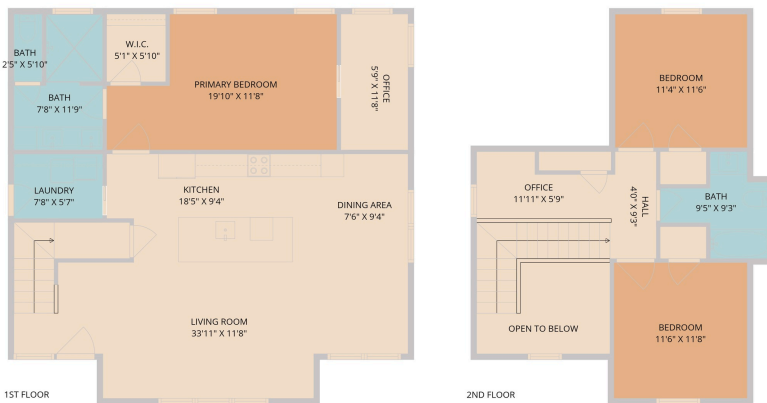

TWIST TOURS