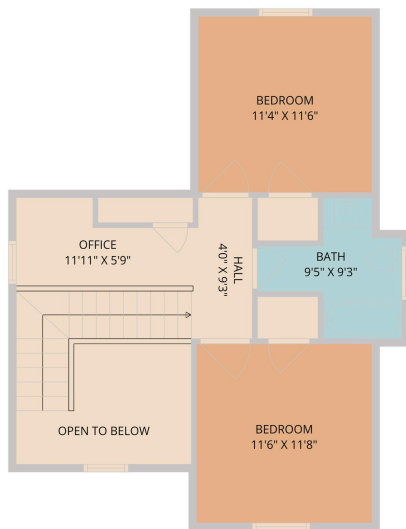

TWIST TOURS