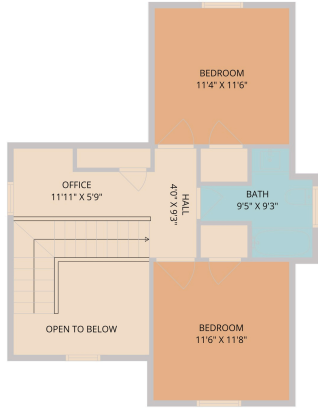

TWIST TOURS