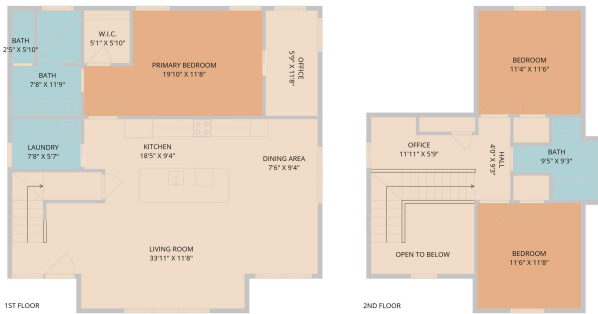

TWIST TOURS