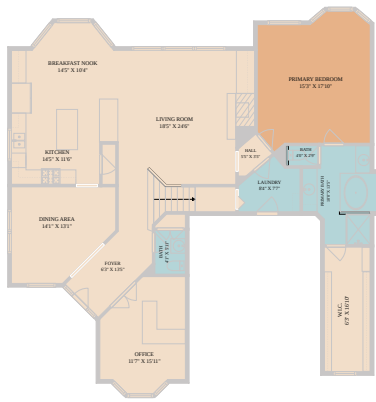

TWIST TOURS