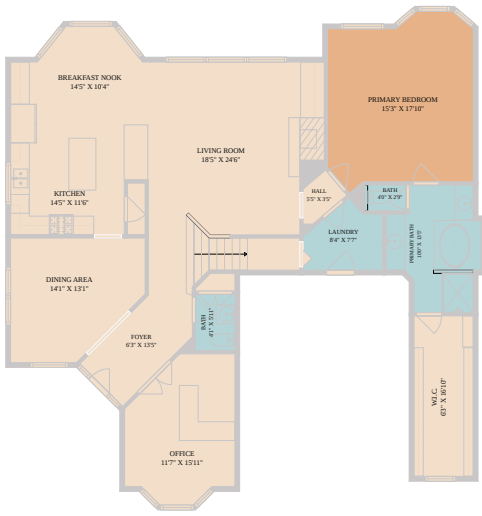

TWIST TOURS

TWIST TOURS

TWIST TOURS

© 2026 331 Enterprises, LLC. All rights reserved. This floor plan is an approximation of existing structures and features and is provided for convenience only with the permission of the seller. All measurements are approximate and not guaranteed to be exact or to scale. Buyer should confirm measurements using their own sources.