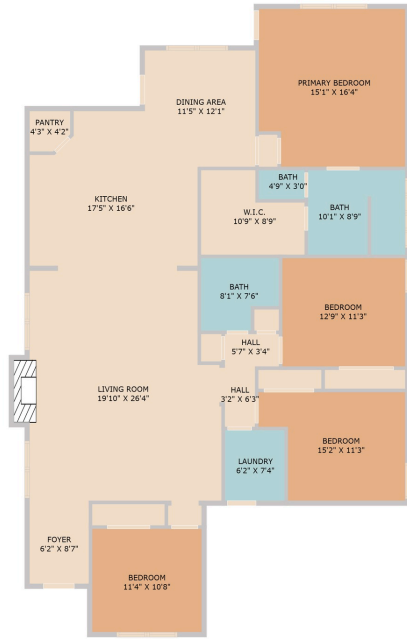

The Cummings Team®
Realtor®, GRI®, SRS, ABR, RENE
☎ (512) 619-3186
✉ hello@cummingsteam.com
🌐 www.cummingsteam.com/

© 2025 TBD. All rights reserved. This floor plan is an approximation of existing structures and features and is provided for convenience only with the permission of the seller. All measurements are approximate and not guaranteed to be exact or to scale. Buyer should confirm measurements using their own sources.