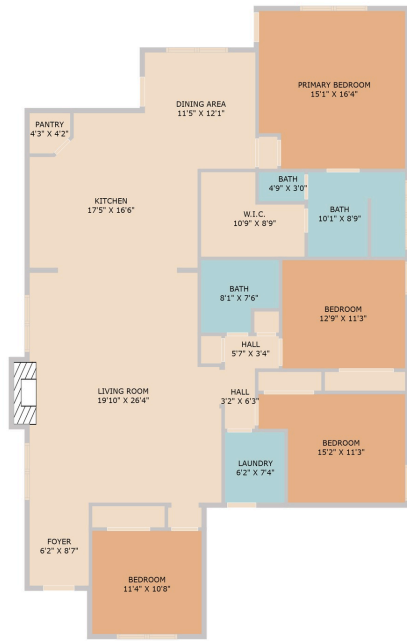

516 Holstein Drive  
Belton, TX 76513

See online or with your mobile device:  
<https://516holsteindrive.mls.tours>

Floor Plan Created By Cubicasa App. Measurements Deemed Highly Reliable But Not Guaranteed.

**TWIST TOURS**

© 2025 TBD. All rights reserved. This floor plan is an approximation of existing structures and features and is provided for convenience only with the permission of the seller. All measurements are approximate and not guaranteed to be exact or to scale. Buyer should confirm measurements using their own sources.