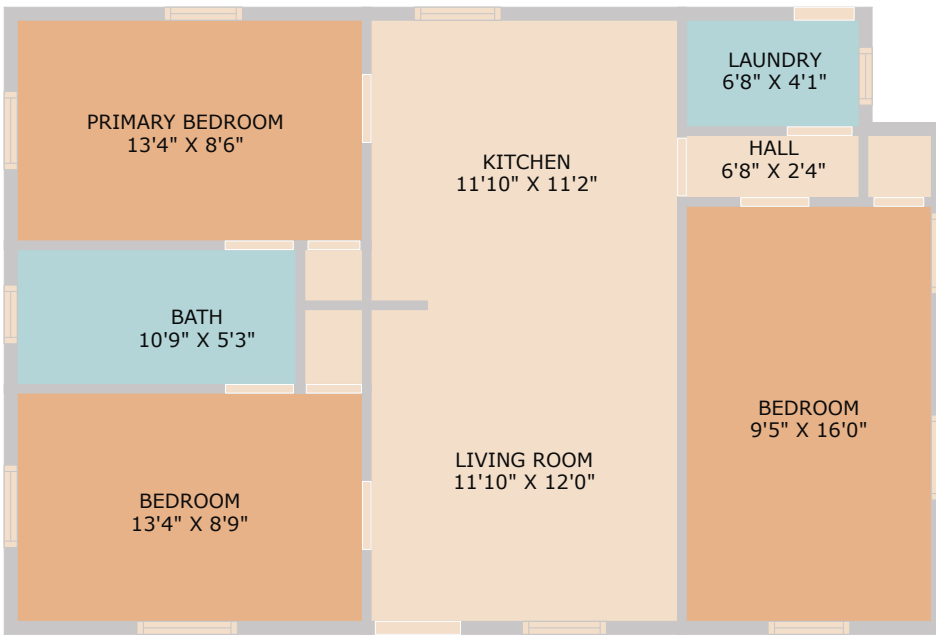

© 2025 TBD. All rights reserved. This floor plan is an approximation of existing structures and features and is provided for convenience only with the permission of the seller. All measurements are approximate and not guaranteed to be exact or to scale. Buyer should confirm measurements using their own sources.