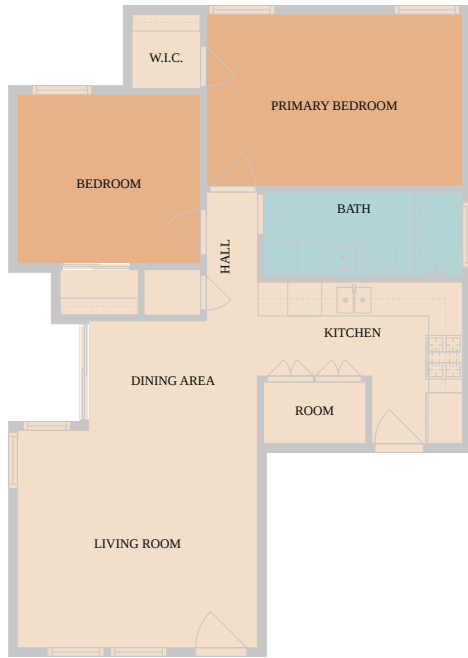

**TWIST
TOURS**

© 2026 331 Enterprises, LLC. All rights reserved. This floor plan is an approximation of existing structures and features and is provided for convenience only with the permission of the seller. All measurements are approximate and not guaranteed to be exact or to scale. Buyer should confirm measurements using their own sources.