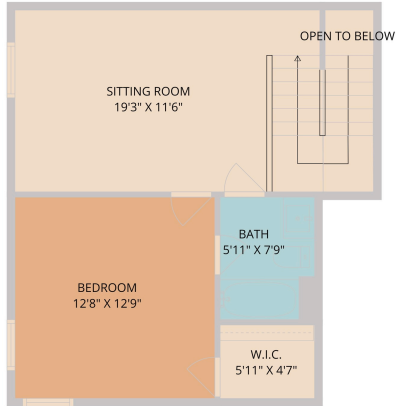

TWIST TOURS