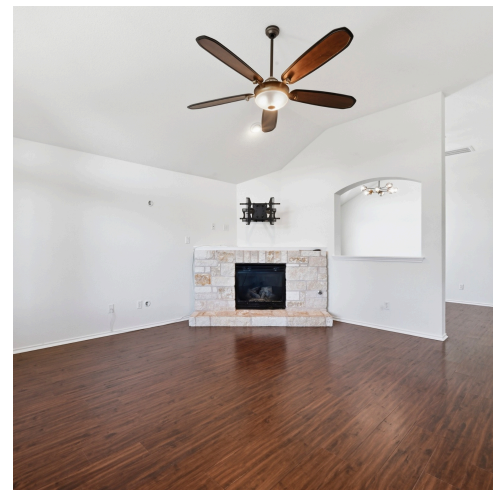

Mike & Chrissy Caputo

Broker/ Owner

📞 512-748-4650

✉️ chrissy@austinsummitgroup.com

🌐 www.austinsummitgroup.com/