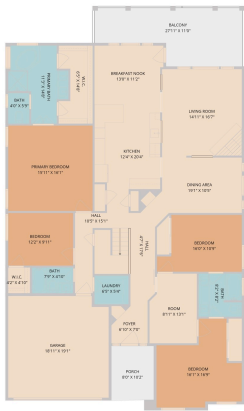

TWIST TOURS