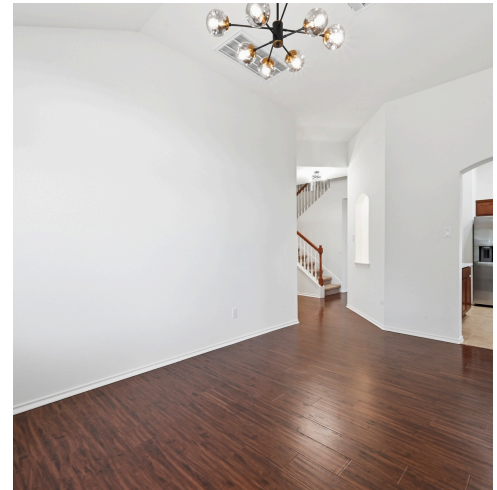

TWIST TOURS