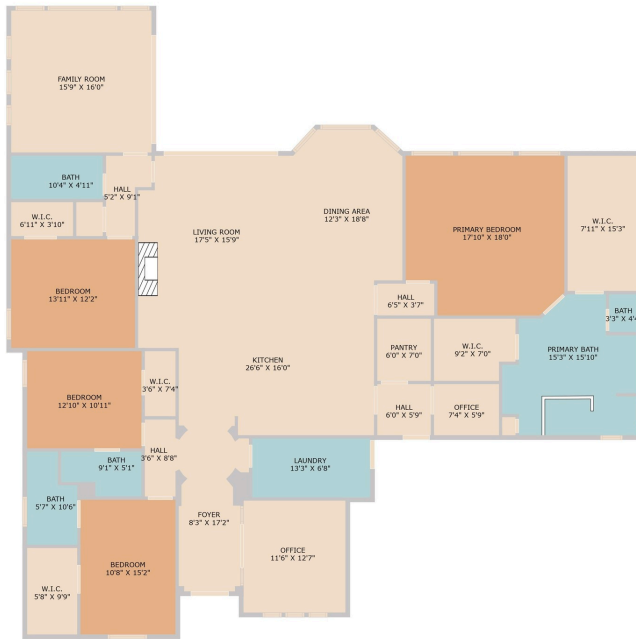

2325 High Lonesome  
Leander, TX 78641

See online or with your mobile device:  
<https://2325highlonesome.mls.tours>

Floor Plan Created By Cubicasa App. Measurements Deemed Highly Reliable But Not Guaranteed.

© 2025 TBD. All rights reserved. This floor plan is an approximation of existing structures and features and is provided for convenience only with the permission of the seller. All measurements are approximate and not guaranteed to be exact or to scale. Buyer should confirm measurements using their own sources.