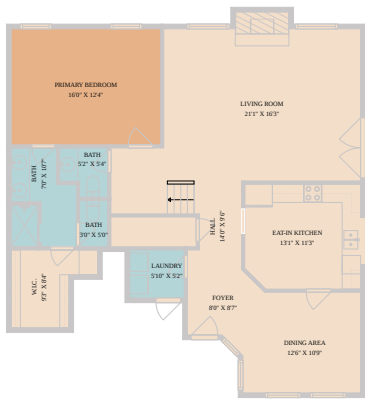

TWIST TOURS