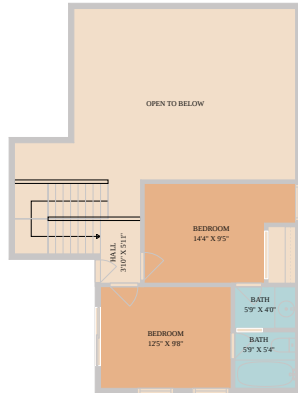

TWIST TOURS