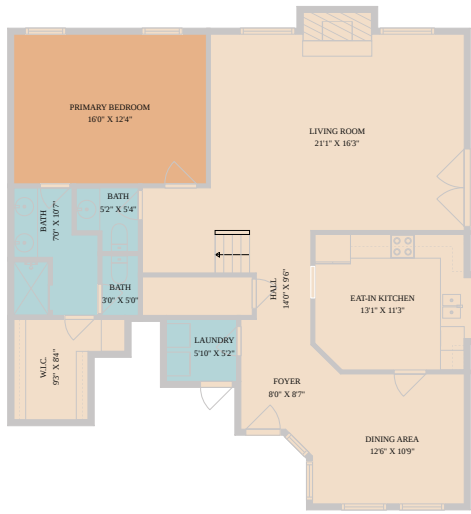

TWIST TOURS