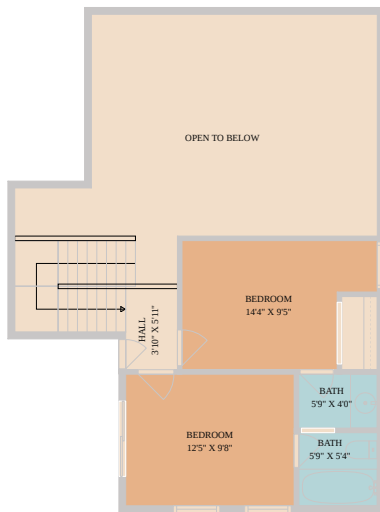

TWIST TOURS