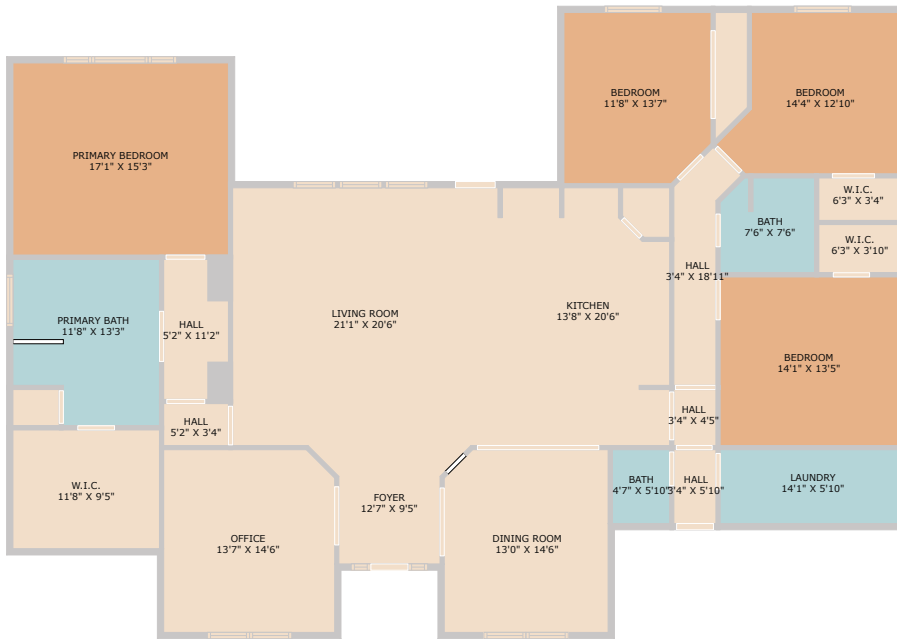

© 2025 TBD. All rights reserved. This floor plan is an approximation of existing structures and features and is provided for convenience only with the permission of the seller. All measurements are approximate and not guaranteed to be exact or to scale. Buyer should confirm measurements using their own sources.