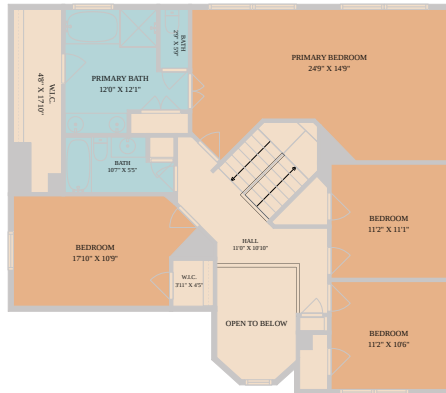

TWIST TOURS