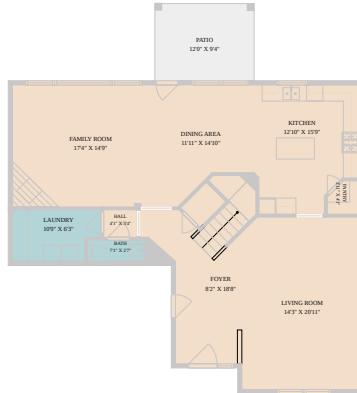

TWIST TOURS