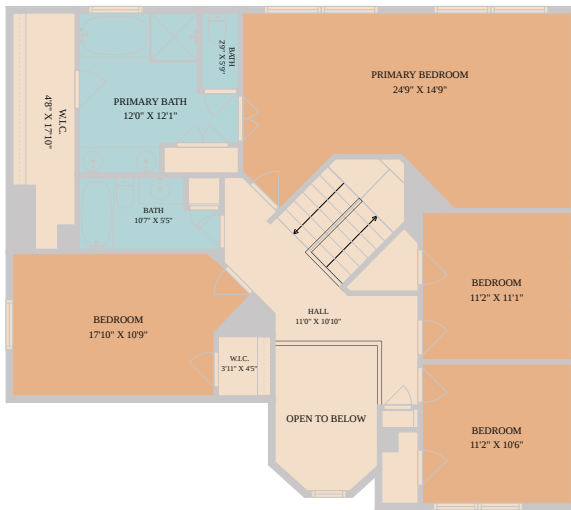

TWIST TOURS

TWIST TOURS