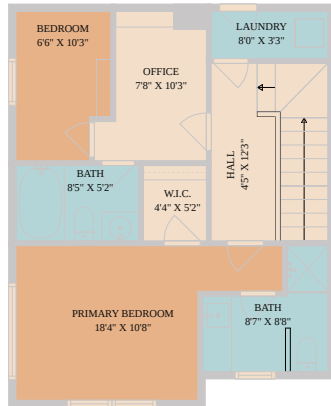

TWIST TOURS