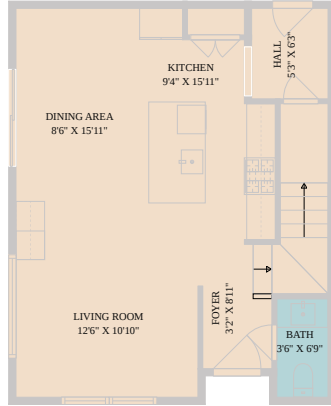

TWIST TOURS