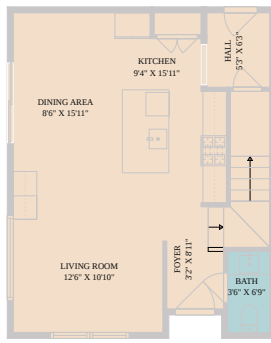

1ST FLOOR

TWIST TOURS