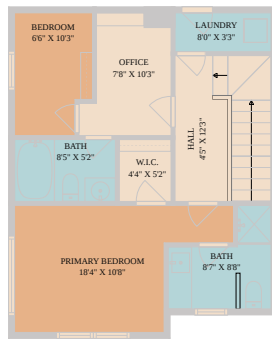

TWIST TOURS

2ND FLOOR

TWIST TOURS

TWIST TOURS

Crystal Washington

- 📞 5128003840
- ✉ crystal.washington@elliman.com
- 🌐 crystalatx.com/

AT DOUGLAS ELLIMAN REAL ESTATE

© 2026 331 Enterprises, LLC. All rights reserved. This floor plan is an approximation of existing structures and features and is provided for convenience only with the permission of the seller. All measurements are approximate and not guaranteed to be exact or to scale. Buyer should confirm measurements using their own sources.