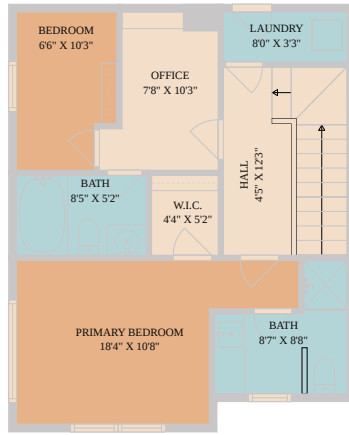

2ND FLOOR

TWIST TOURS

TWIST TOURS

TWIST TOURS

© 2026 331 Enterprises, LLC. All rights reserved. This floor plan is an approximation of existing structures and features and is provided for convenience only with the permission of the seller. All measurements are approximate and not guaranteed to be exact or to scale. Buyer should confirm measurements using their own sources.