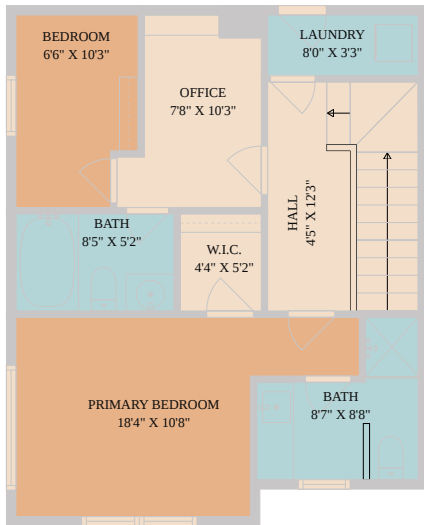

TWIST TOURS