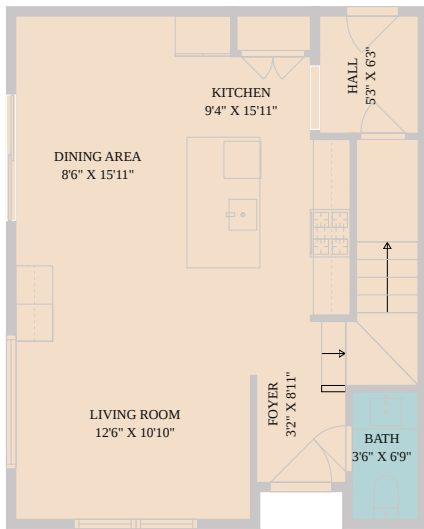

TWIST TOURS

TWIST TOURS