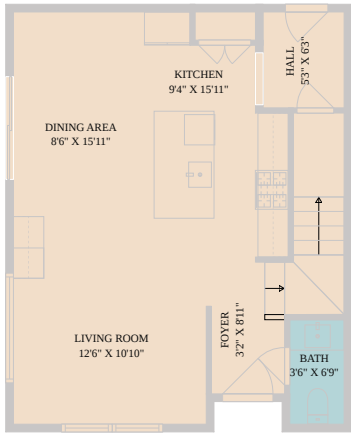

1ST FLOOR

TWIST TOURS

TWIST TOURS

TWIST TOURS

© 2026 331 Enterprises, LLC. All rights reserved. This floor plan is an approximation of existing structures and features and is provided for convenience only with the permission of the seller. All measurements are approximate and not guaranteed to be exact or to scale. Buyer should confirm measurements using their own sources.