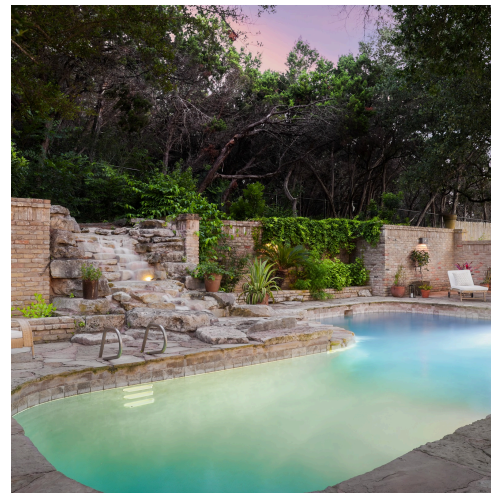

109 Swiftcurrent Trail
West Lake Hills, TX 78746

See online or with your mobile device:
<https://www.109swiftcurrent.com>

Karen Kelly

Realtor, Broker, MBA

📞 512.569.5878

✉️ karen@karenkelly.com

🌐 www.karenkelly.com