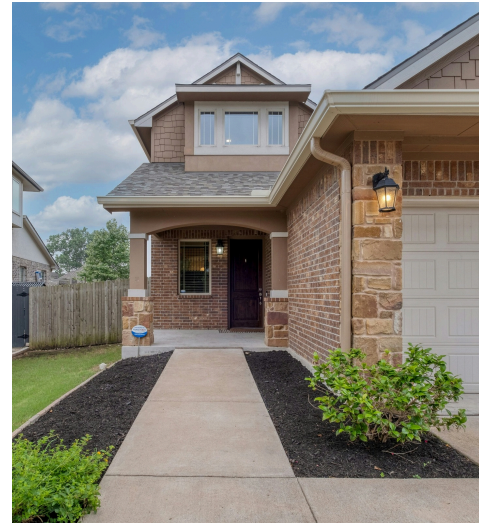

2417 Spanish Camp Cove
Austin, TX 78725

See online or with your mobile device:
<https://2417spanishcampcove.mls.tours>

Sherry Kennerley

Realtor

☎ 512 696 2023

✉ loveaustingroup@gmail.com

© 2026 331 Enterprises, LLC. All rights reserved.