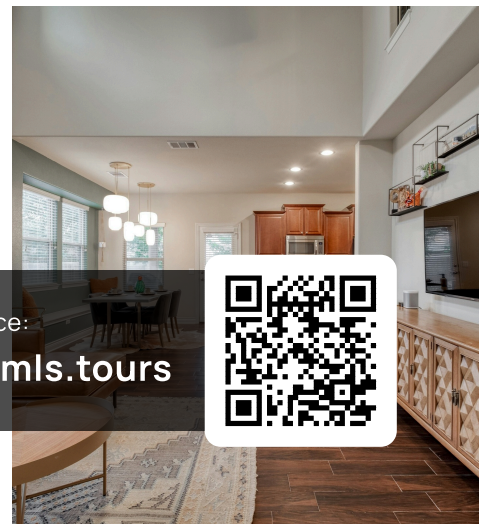

2417 Spanish Camp Cove
Austin, TX 78725

See online or with your mobile device:
<https://2417spanishcampcove.mls.tours>

Sherry Kennerley

Realtor

☎ 512 696 2023

✉ loveaustingroup@gmail.com

© 2026 331 Enterprises, LLC. All rights reserved.