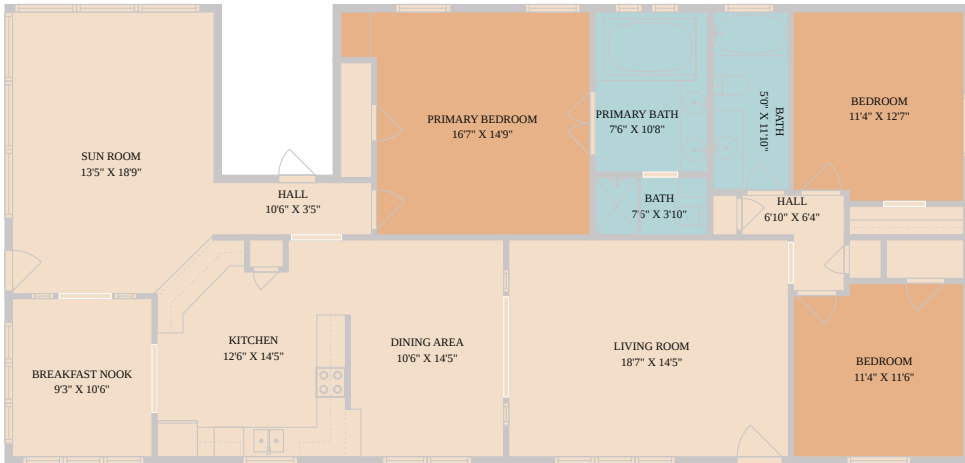

**TWIST
TOURS**

© 2026 331 Enterprises, LLC. All rights reserved. This floor plan is an approximation of existing structures and features and is provided for convenience only with the permission of the seller. All measurements are approximate and not guaranteed to be exact or to scale. Buyer should confirm measurements using their own sources.