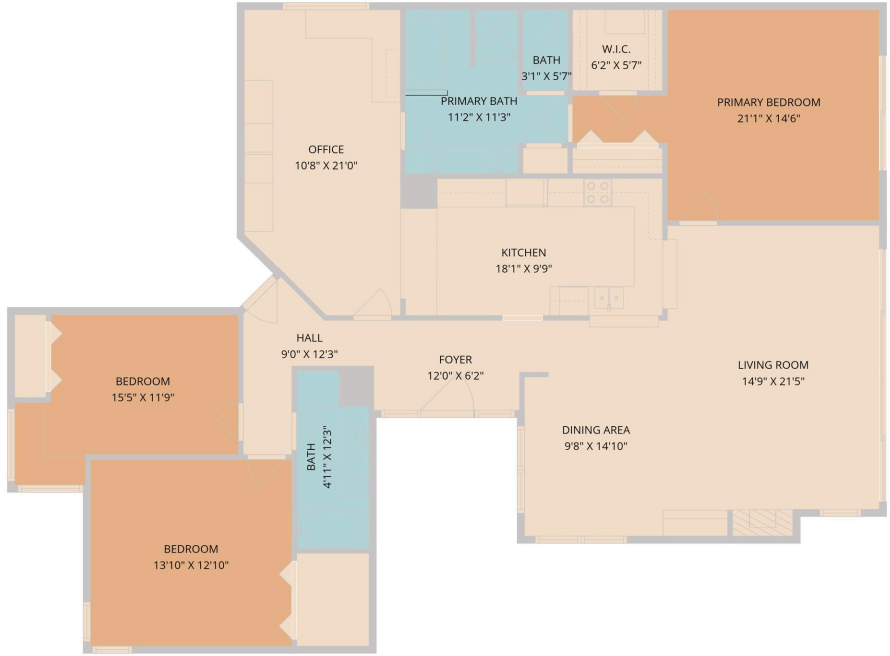

**TWIST
TOURS**

Kim Cabler

Associate

📞 512-695-8363

✉️ kimcablerrealestate@gmail.com

🌐 kimcabler.com/

© 2026 331 Enterprises, LLC. All rights reserved. This floor plan is an approximation of existing structures and features and is provided for convenience only with the permission of the seller. All measurements are approximate and not guaranteed to be exact or to scale. Buyer should confirm measurements using their own sources.