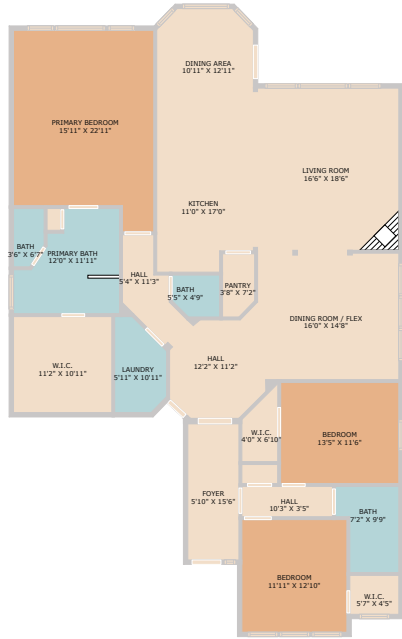

Molly Friedrich

Broker/Owner

📞 512-791-9934

✉️ Molly@AustinRealEstateTools.com

🌐 www.AustinRealEstateTools.com

© 2025 TBD. All rights reserved. This floor plan is an approximation of existing structures and features and is provided for convenience only with the permission of the seller. All measurements are approximate and not guaranteed to be exact or to scale. Buyer should confirm measurements using their own sources.