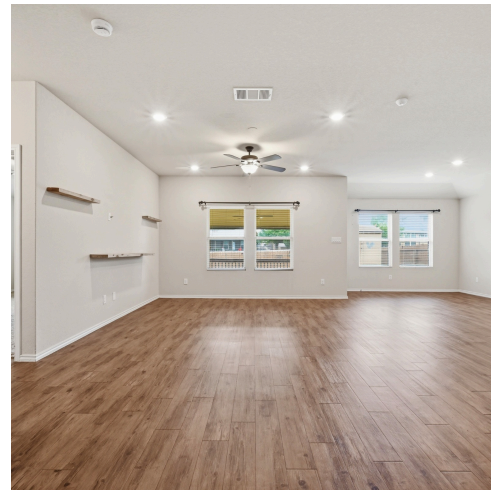

**TWIST
TOURS**

Valerie King

📞 512-694-1610

✉ valkingrealestate@gmail.com

🌐 www.kingtirealty.com

© 2026 331 Enterprises, LLC. All rights reserved. This floor plan is an approximation of existing structures and features and is provided for convenience only with the permission of the seller. All measurements are approximate and not guaranteed to be exact or to scale. Buyer should confirm measurements using their own sources.