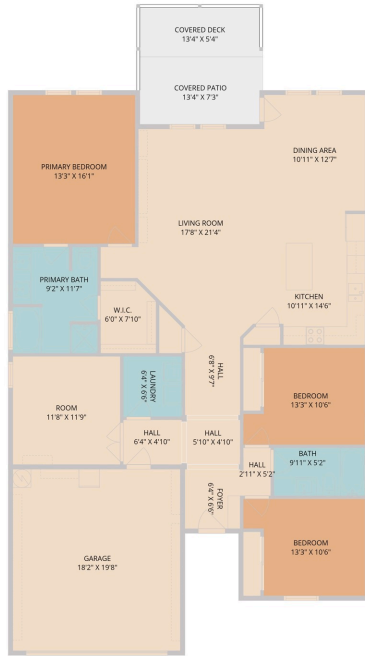

**TWIST
TOURS**

Valerie King

📞 512-694-1610

✉ valkingrealestate@gmail.com

🌐 www.kingtirealty.com

© 2026 331 Enterprises, LLC. All rights reserved. This floor plan is an approximation of existing structures and features and is provided for convenience only with the permission of the seller. All measurements are approximate and not guaranteed to be exact or to scale. Buyer should confirm measurements using their own sources.