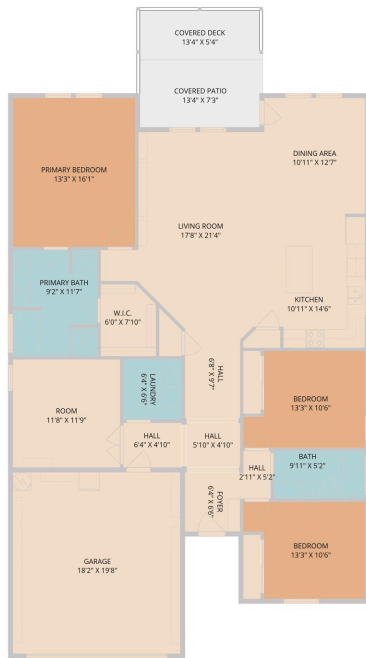

**TWIST
TOURS**

© 2026 331 Enterprises, LLC. All rights reserved. This floor plan is an approximation of existing structures and features and is provided for convenience only with the permission of the seller. All measurements are approximate and not guaranteed to be exact or to scale. Buyer should confirm measurements using their own sources.