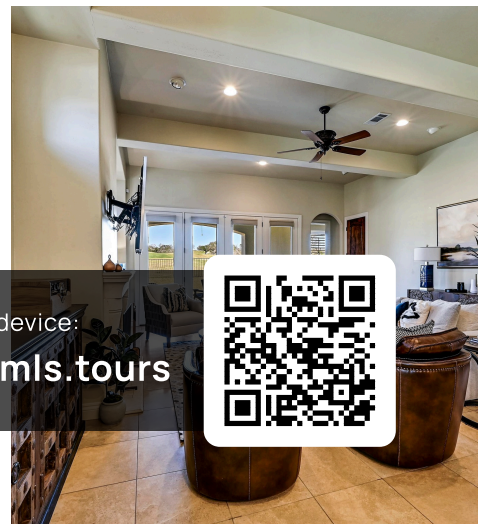

512 Faultline Drive
Horseshoe Bay, TX 78657

See online or with your mobile device:
<https://512faultlinedrive.mls.tours>

Mark Ponton

Realtor

📞 512-506-0075

✉️ mark.ponton@compass.com

🌐 www.compass.com