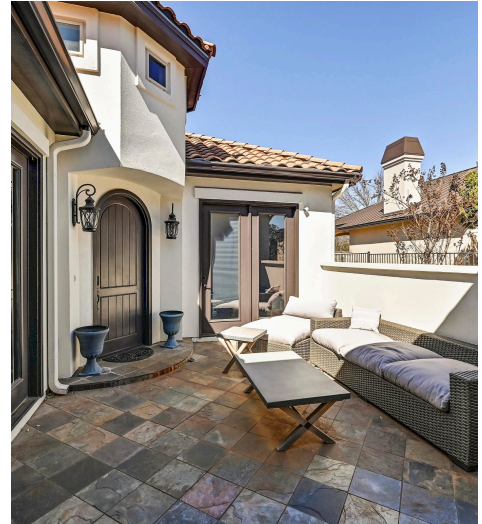

512 Faultline Drive
Horseshoe Bay, TX 78657

See online or with your mobile device:
<https://512faultlinedrive.mls.tours>

Mark Ponton

Realtor

📞 512-506-0075

✉️ mark.ponton@compass.com

🌐 www.compass.com