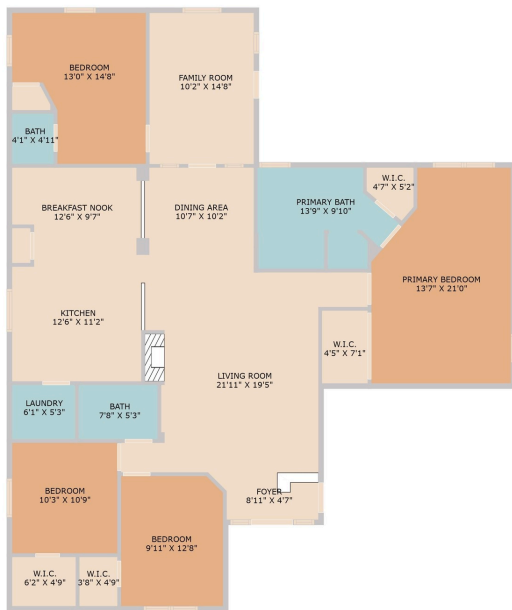

TOTAL: 1934 sq. ft
FLOOR 1: 1934 sq. ft

© 2025 TBD. All rights reserved. This floor plan is an approximation of existing structures and features and is provided for convenience only with the permission of the seller. All measurements are approximate and not guaranteed to be exact or to scale. Buyer should confirm measurements using their own sources.