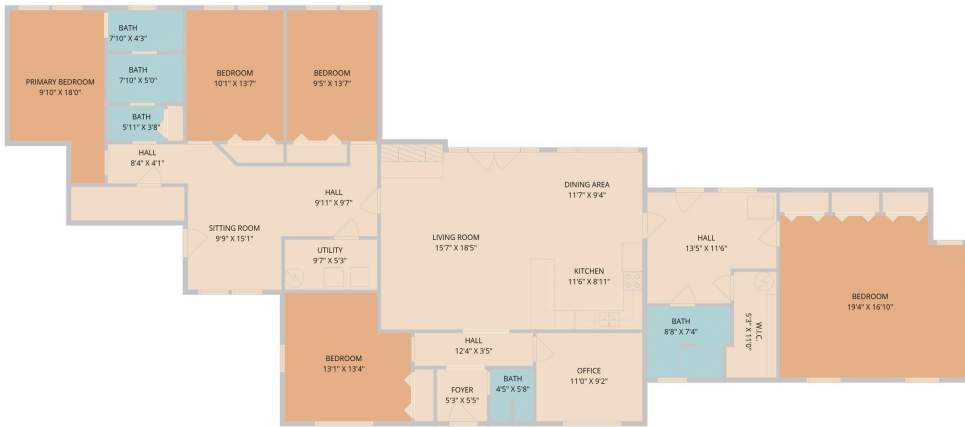

**TWIST
TOURS**

© 2026 331 Enterprises, LLC. All rights reserved. This floor plan is an approximation of existing structures and features and is provided for convenience only with the permission of the seller. All measurements are approximate and not guaranteed to be exact or to scale. Buyer should confirm measurements using their own sources.