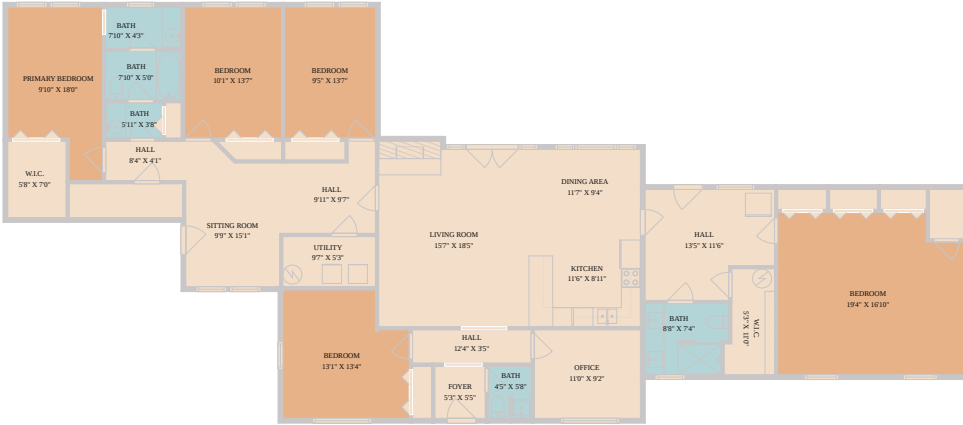

**TWIST
TOURS**

Kim Cabler

Associate

📞 512-695-8363

✉️ kimcablerrealestate@gmail.com

🌐 kimcabler.com/

© 2026 331 Enterprises, LLC. All rights reserved. This floor plan is an approximation of existing structures and features and is provided for convenience only with the permission of the seller. All measurements are approximate and not guaranteed to be exact or to scale. Buyer should confirm measurements using their own sources.