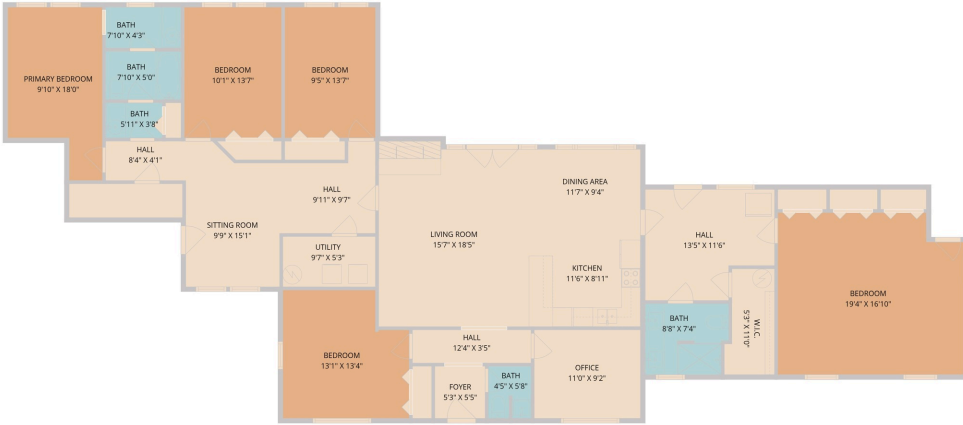

**TWIST
TOURS**

Kim Cabler

Associate

📞 512-695-8363

✉️ kimcablerrealestate@gmail.com

🌐 kimcabler.com/

© 2026 331 Enterprises, LLC. All rights reserved. This floor plan is an approximation of existing structures and features and is provided for convenience only with the permission of the seller. All measurements are approximate and not guaranteed to be exact or to scale. Buyer should confirm measurements using their own sources.