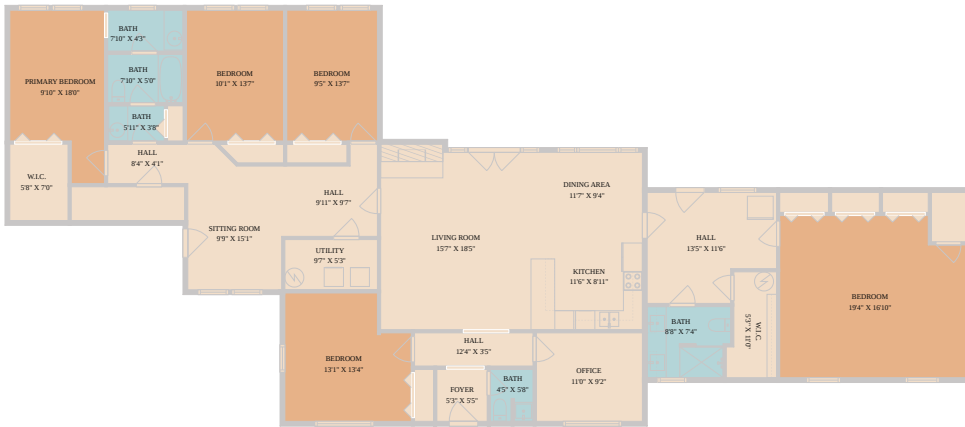

**TWIST
TOURS**

© 2026 331 Enterprises, LLC. All rights reserved. This floor plan is an approximation of existing structures and features and is provided for convenience only with the permission of the seller. All measurements are approximate and not guaranteed to be exact or to scale. Buyer should confirm measurements using their own sources.