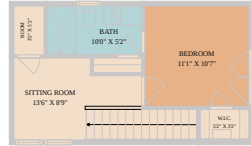

TWIST TOURS

2ND FLOOR

1ST FLOOR

TWIST TOURS

TWIST TOURS

Brandi Wyman

Realtor

📞 5126381739

✉ brandiwyman@compass.com

🌐 www.compass.com/agents/brandi-wyman/

© 2026 331 Enterprises, LLC. All rights reserved. This floor plan is an approximation of existing structures and features and is provided for convenience only with the permission of the seller. All measurements are approximate and not guaranteed to be exact or to scale. Buyer should confirm measurements using their own sources.