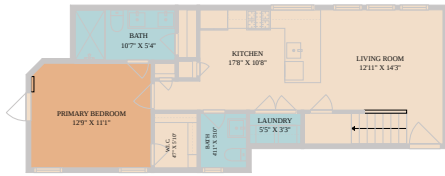

1ST FLOOR

TWIST TOURS