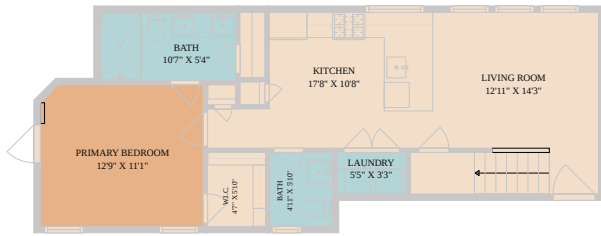

TWIST TOURS

2ND FLOOR

1ST FLOOR

TWIST TOURS

TWIST TOURS

Brandi Wyman

Realtor

📞 5126381739

✉ brandiwyman@compass.com

🌐 www.compass.com/agents/brandi-wyman/

© 2026 331 Enterprises, LLC. All rights reserved. This floor plan is an approximation of existing structures and features and is provided for convenience only with the permission of the seller. All measurements are approximate and not guaranteed to be exact or to scale. Buyer should confirm measurements using their own sources.