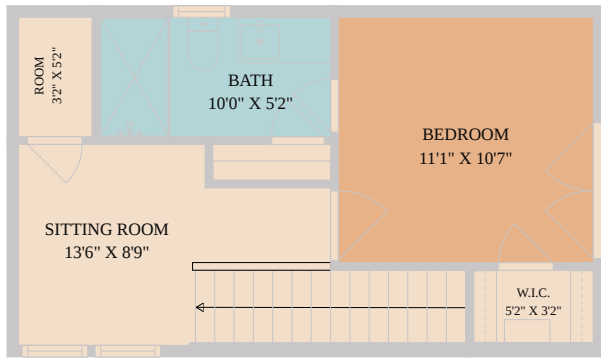

TWIST TOURS