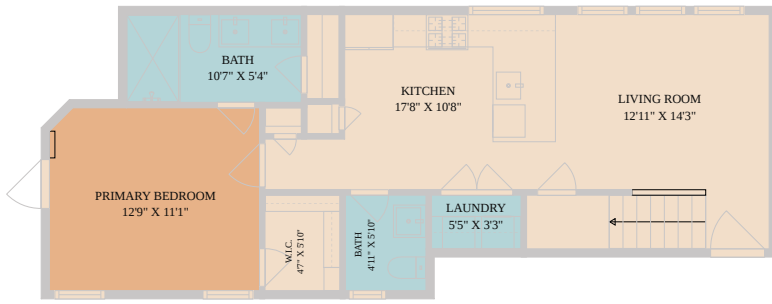

TWIST TOURS

2ND FLOOR

1ST FLOOR

TWIST TOURS

TWIST TOURS

© 2026 331 Enterprises, LLC. All rights reserved. This floor plan is an approximation of existing structures and features and is provided for convenience only with the permission of the seller. All measurements are approximate and not guaranteed to be exact or to scale. Buyer should confirm measurements using their own sources.