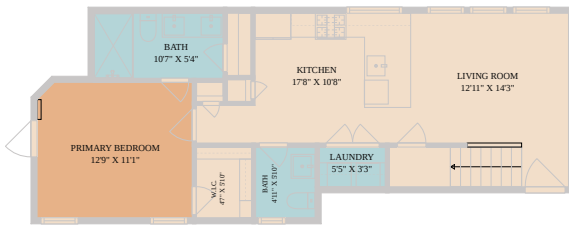

1ST FLOOR

TWIST TOURS