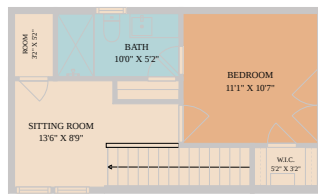

TWIST TOURS

2ND FLOOR