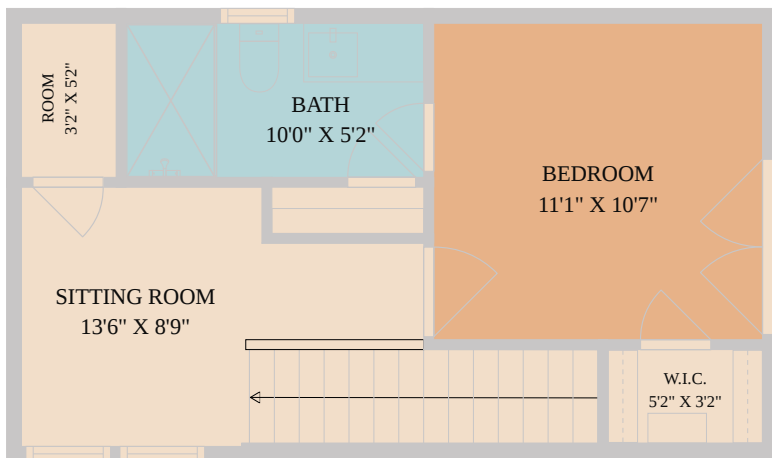

TWIST TOURS