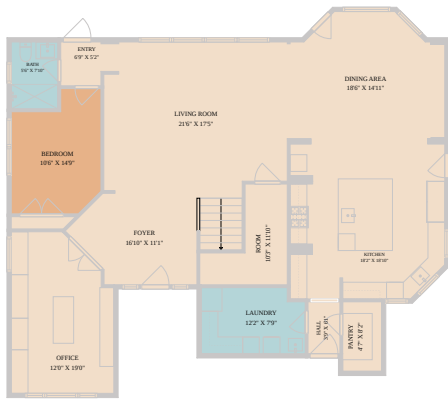

**TWIST
TOURS**