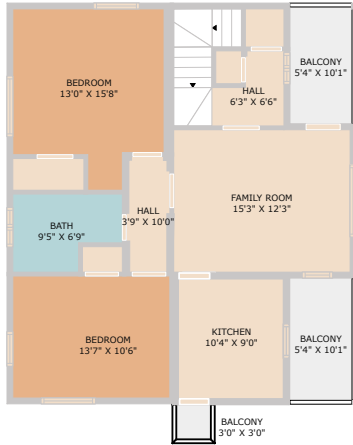

FLOOR 1

FLOOR 2