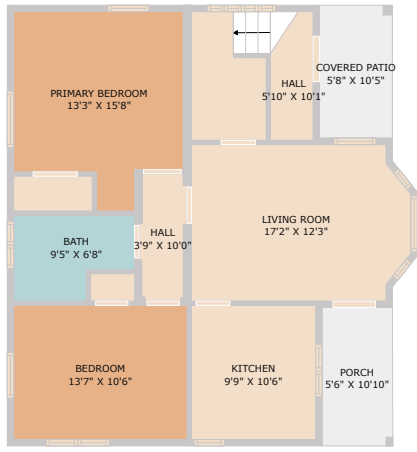

**TWIST
TOURS**