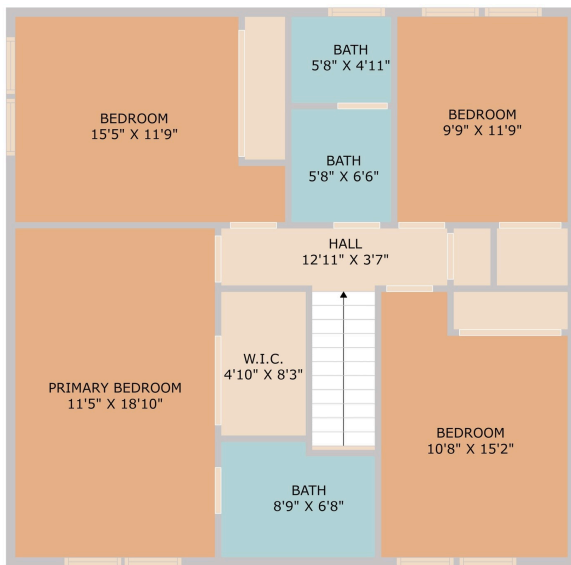

TWIST TOURS

TWIST TOURS