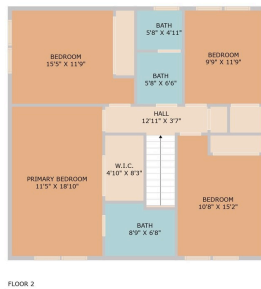

TWIST TOURS

© 2025 TBD. All rights reserved. This floor plan is an approximation of existing structures and features and is provided for convenience only with the permission of the seller. All measurements are approximate and not guaranteed to be exact or to scale. Buyer should confirm measurements using their own sources.