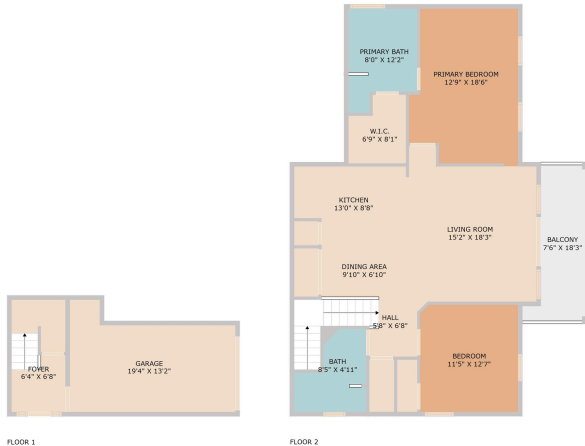

**TWIST
TOURS**