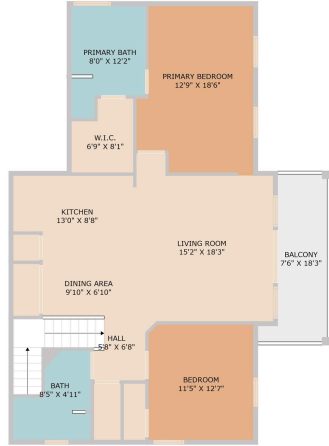

**TWIST
TOURS**