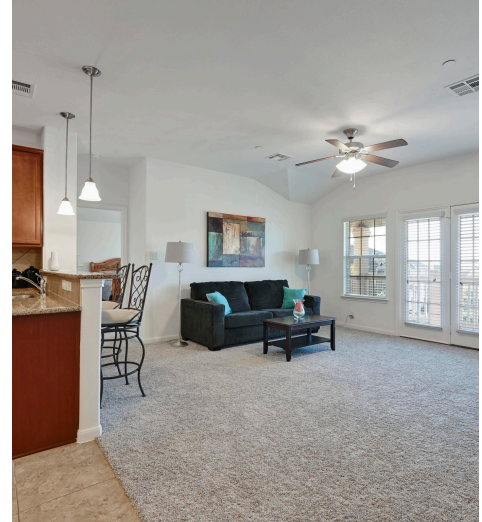

**TWIST
TOURS**