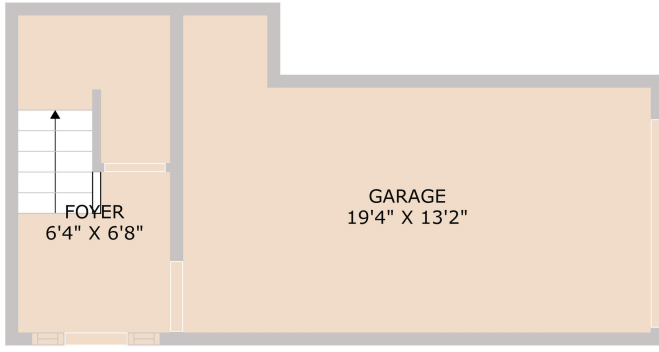

**TWIST
TOURS**