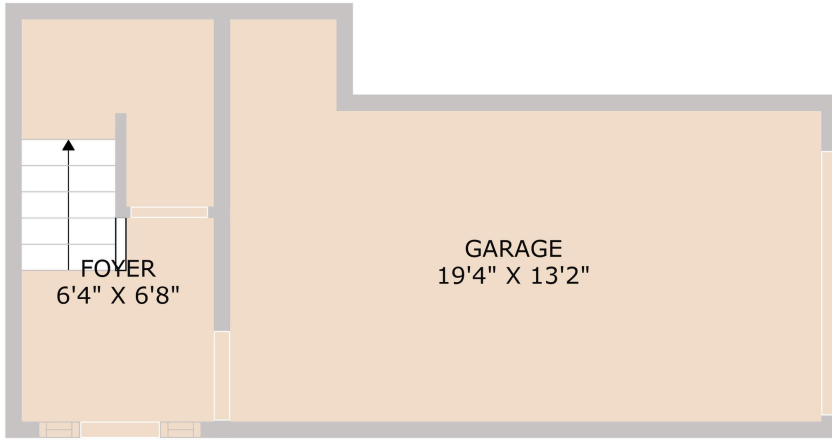

**TWIST
TOURS**

**TWIST
TOURS**

**TWIST
TOURS**

© 2025 TBD. All rights reserved. This floor plan is an approximation of existing structures and features and is provided for convenience only with the permission of the seller. All measurements are approximate and not guaranteed to be exact or to scale. Buyer should confirm measurements using their own sources.