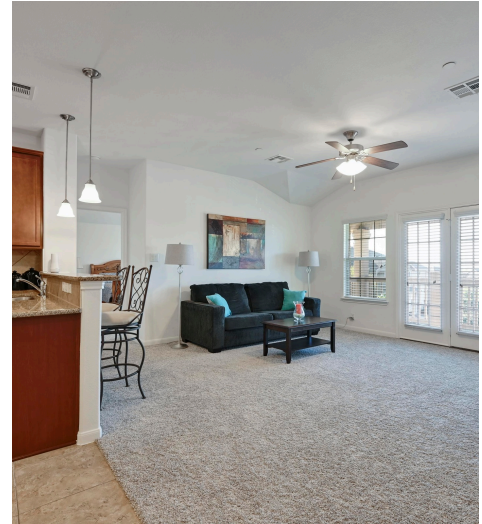

**TWIST
TOURS**

**TWIST
TOURS**