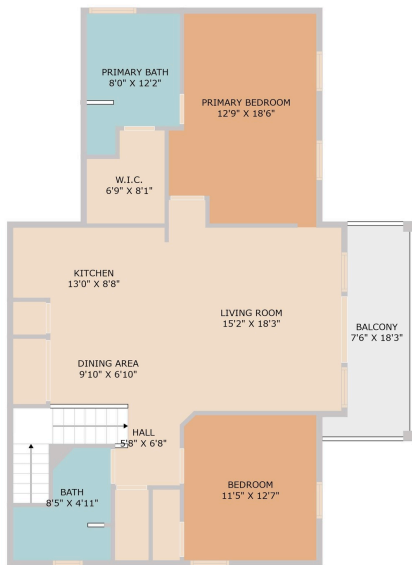

**TWIST
TOURS**

**TWIST
TOURS**