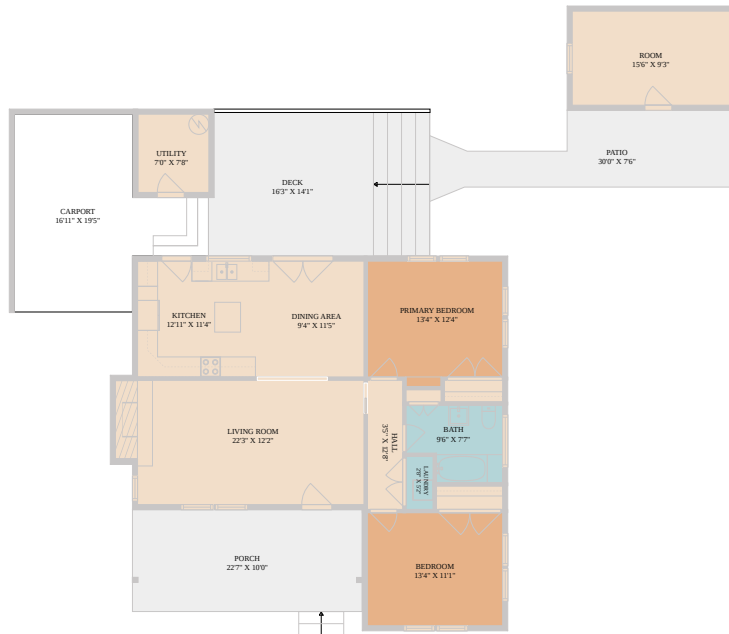

**TWIST
TOURS**

Liz Aston

📞 512-299-5886

✉️ liz.aston@compass.com

© 2026 331 Enterprises, LLC. All rights reserved. This floor plan is an approximation of existing structures and features and is provided for convenience only with the permission of the seller. All measurements are approximate and not guaranteed to be exact or to scale. Buyer should confirm measurements using their own sources.