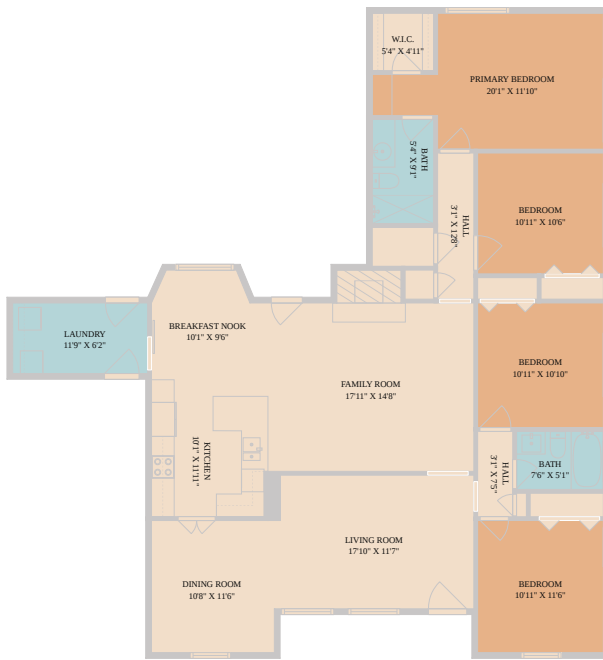

**TWIST
TOURS**

© 2026 331 Enterprises, LLC. All rights reserved. This floor plan is an approximation of existing structures and features and is provided for convenience only with the permission of the seller. All measurements are approximate and not guaranteed to be exact or to scale. Buyer should confirm measurements using their own sources.