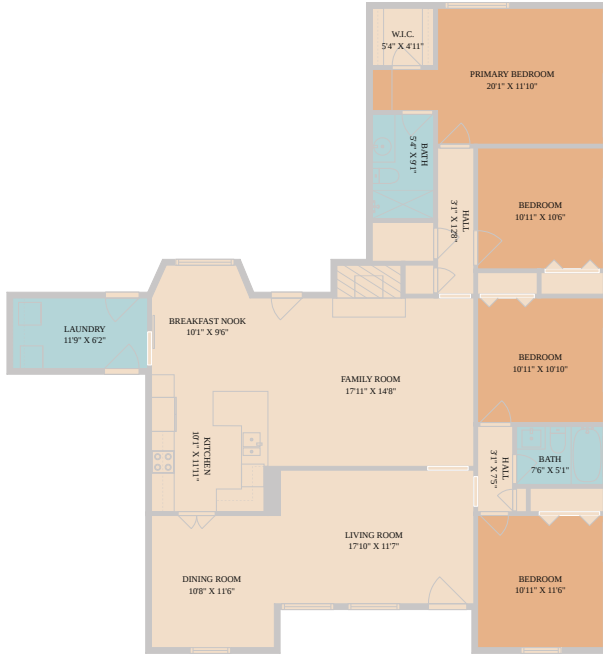

**TWIST
TOURS**

Molly Friedrich

Broker/Owner

📞 512-791-9934

✉️ Molly@AustinRealEstateTools.com

🌐 www.AustinRealEstateTools.com

© 2026 331 Enterprises, LLC. All rights reserved. This floor plan is an approximation of existing structures and features and is provided for convenience only with the permission of the seller. All measurements are approximate and not guaranteed to be exact or to scale. Buyer should confirm measurements using their own sources.