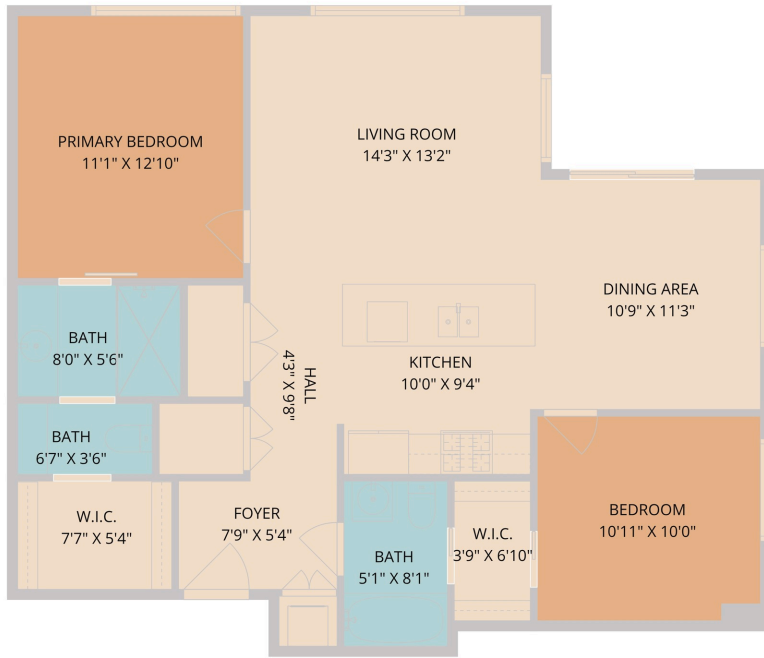

**TWIST
TOURS**

© 2026 331 Enterprises, LLC. All rights reserved. This floor plan is an approximation of existing structures and features and is provided for convenience only with the permission of the seller. All measurements are approximate and not guaranteed to be exact or to scale. Buyer should confirm measurements using their own sources.