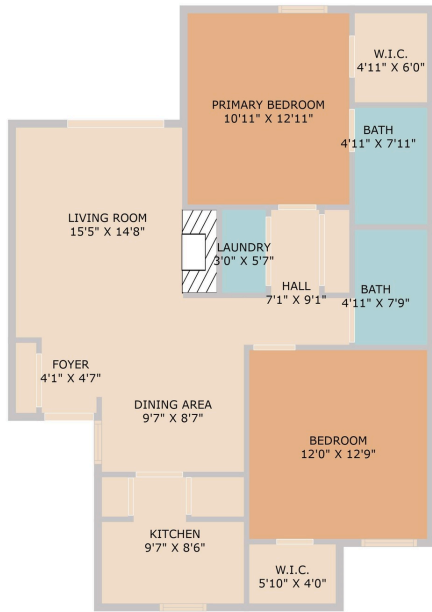

TOTAL: 917 sq. ft
FLOOR 1: 917 sq. ft