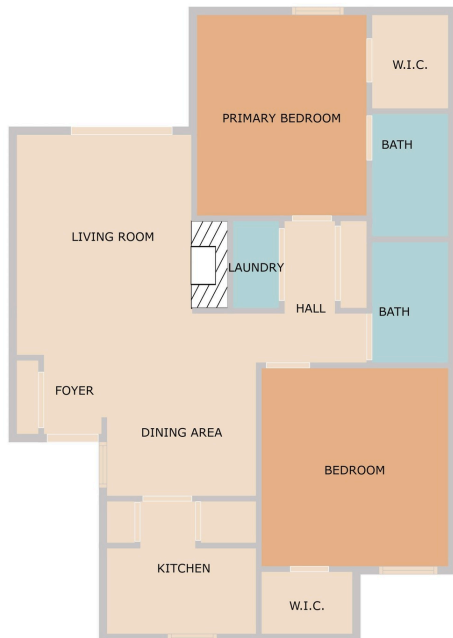

© 2025 TBD. All rights reserved. This floor plan is an approximation of existing structures and features and is provided for convenience only with the permission of the seller. All measurements are approximate and not guaranteed to be exact or to scale. Buyer should confirm measurements using their own sources.