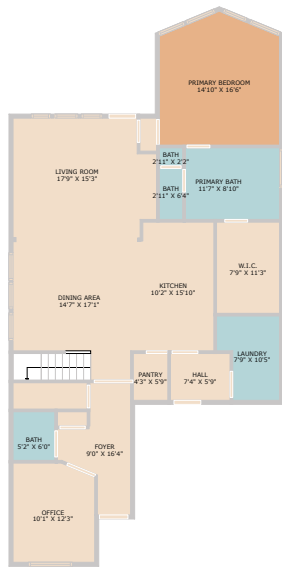

TWIST TOURS

TWIST TOURS

TWIST TOURS

© 2025 TBD. All rights reserved. This floor plan is an approximation of existing structures and features and is provided for convenience only with the permission of the seller. All measurements are approximate and not guaranteed to be exact or to scale. Buyer should confirm measurements using their own sources.