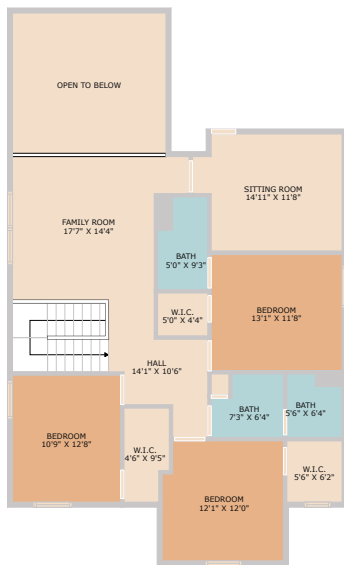

TWIST TOURS

TWIST TOURS