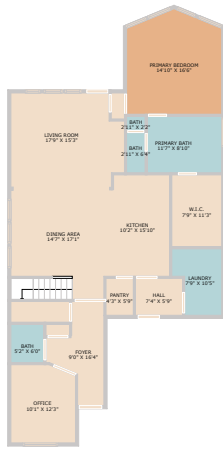

**TWIST
TOURS**