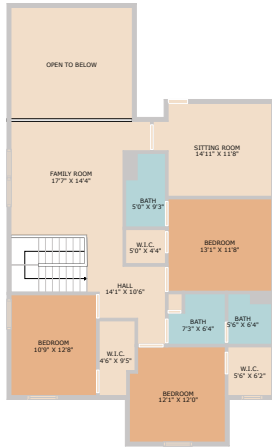

**TWIST
TOURS**