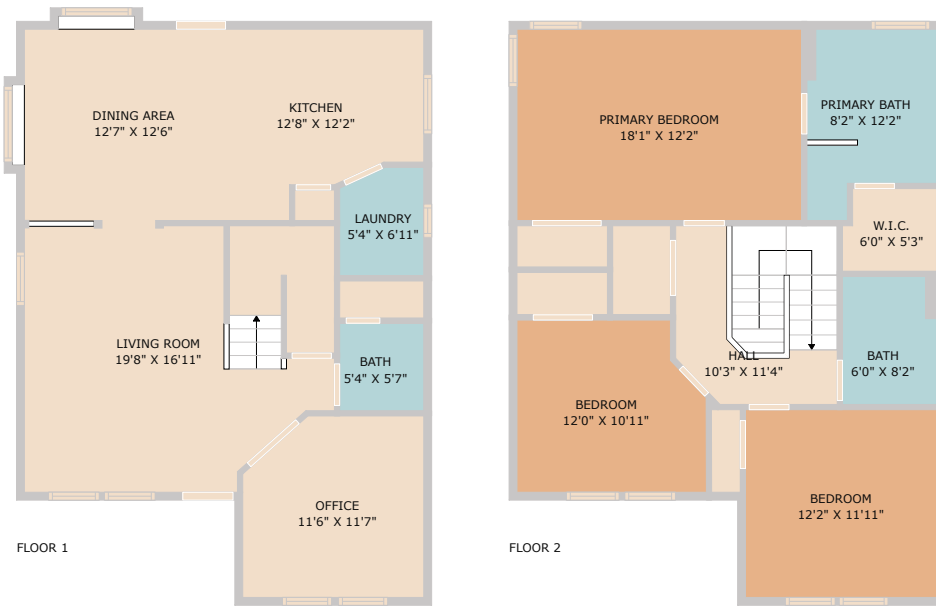

© 2025 TBD. All rights reserved. This floor plan is an approximation of existing structures and features and is provided for convenience only with the permission of the seller. All measurements are approximate and not guaranteed to be exact or to scale. Buyer should confirm measurements using their own sources.