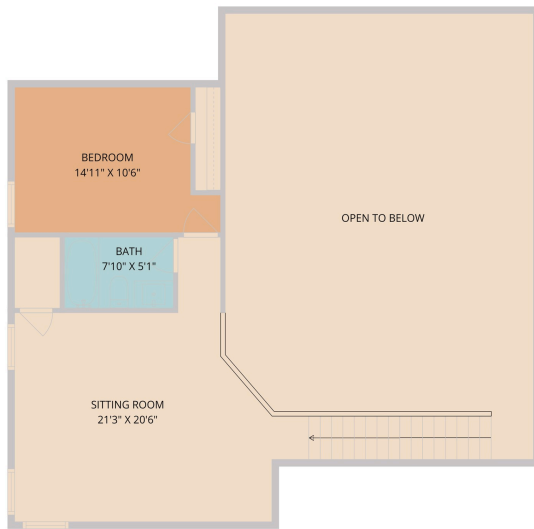

TWIST TOURS