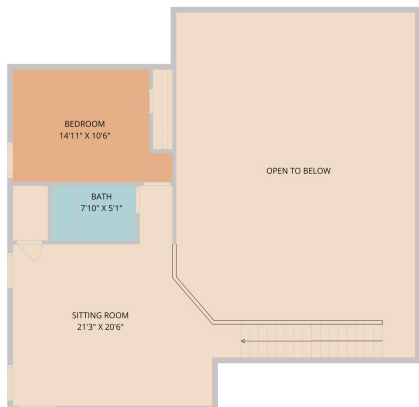

TWIST TOURS