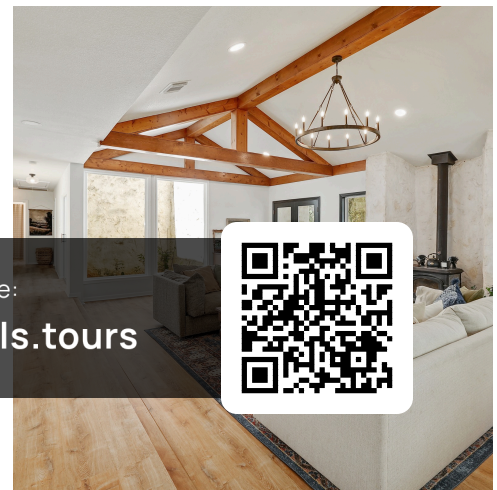

1455 County Road 262  
Georgetown, TX 78633

See online or with your mobile device:  
<https://1455countyroad262.mls.tours>

Floor Plan Created By Cubicasa App. Measurements Deemed Highly Reliable But Not Guaranteed.