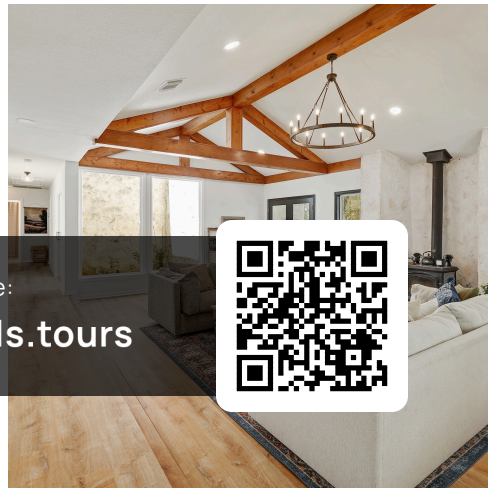

1455 County Road 262
Georgetown, TX 78633

See online or with your mobile device:
<https://1455countyroad262.mls.tours>

Floor Plan Created By Cubicasa App. Measurements Deemed Highly Reliable But Not Guaranteed.