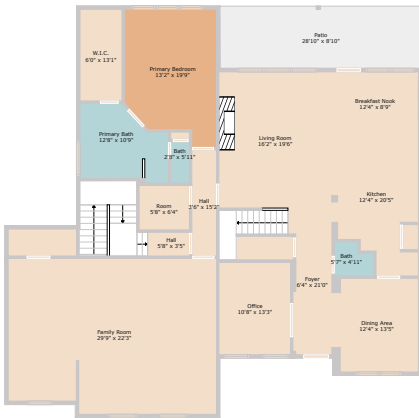

**TWIST
TOURS**