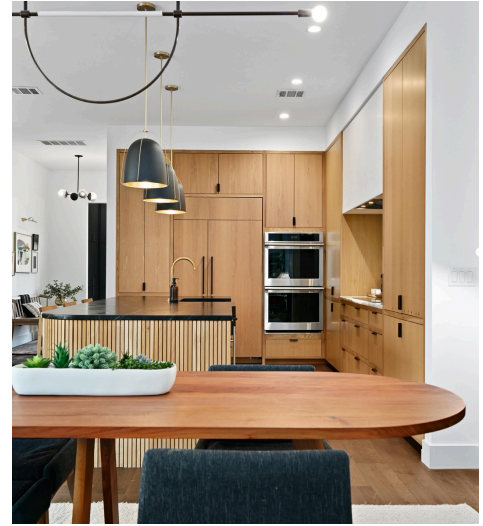

**TWIST
TOURS**