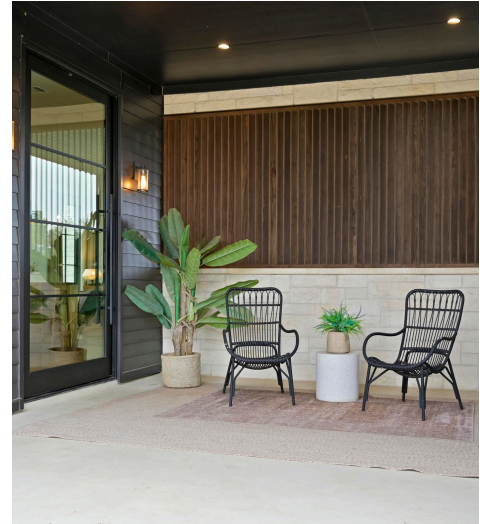

217 Terra Scena Trail
Dripping Springs, TX 78620

See online or with your mobile device:
<https://217terrascenatrail.mls.tours>

**TWIST
TOURS**

Floor Plan Created by Cubicasa App. Measurements Deemed Highly Reliable But Not Guaranteed.