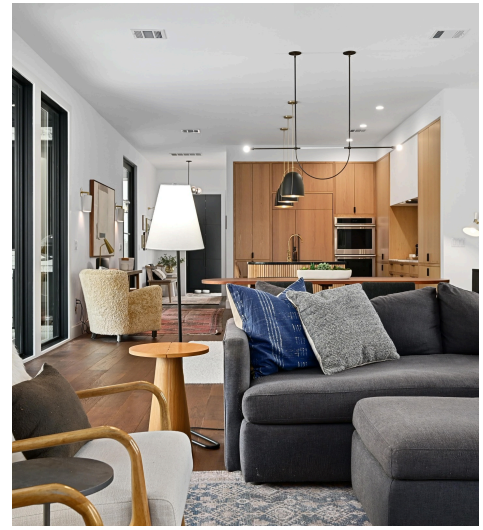

**TWIST
TOURS**