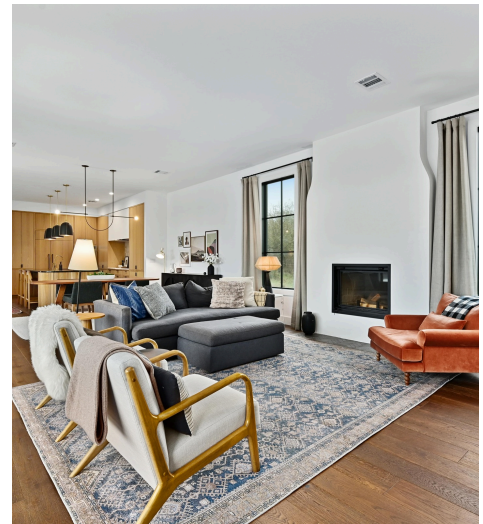

© 2025 TBD. All rights reserved. This floor plan is an approximation of existing structures and features and is provided for convenience only with the permission of the seller. All measurements are approximate and not guaranteed to be exact or to scale. Buyer should confirm measurements using their own sources.