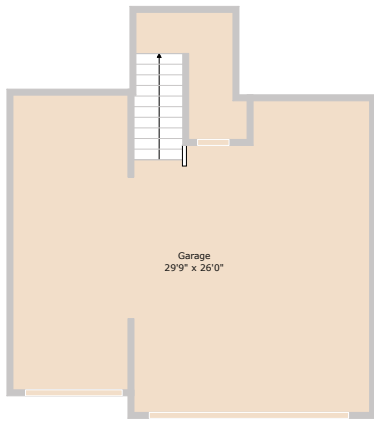

**TWIST
TOURS**